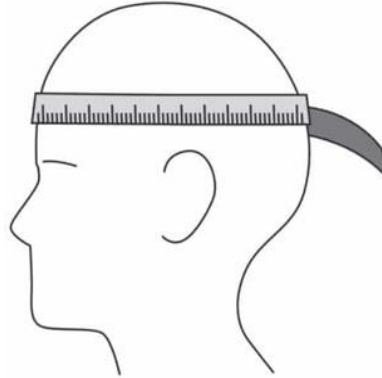

ABUS HELMETS SIZING CHART 2020

SMILEY SMOOTY	
SMALL	45 - 50 cm
MEDIUM	50 – 55 cm
ANUKY HUBBLE	
SMALL	46 - 52 cm
MEDIUM	52 - 57 cm
SCRAPER YARD	
SMALL	51 - 55 cm
MEDIUM	54 – 58 cm
MOUNTZ	
SMALL	48 – 54 cm
MEDIUM	52 – 57 cm
STORMCHASER AVENTOR VIATOR MACATOR	
SMALL	51 - 55 cm
MEDIUM	54 - 58 cm
LARGE	57 – 61 cm
AIRBREAKER	
SMALL	51 -55 cm
MEDIUM	52 – 58 cm
LARGE	59 – 61 cm

GAMECHANGER ADURO IN-VIZ	
SMALL	51 - 55 cm
MEDIUM	52 - 58 cm
LARGE	58 -62 cm
HUBAN	
MEDIUM	52- 58 cm
LARGE	56 - 61 cm
X-LARGE	58 - 63 cm
URBAN	
SMALL	51 - 55 cm
MEDIUM	52 - 58 cm
LARGE	56 - 61 cm
X-LARGE	61 - 65 cm
YADD	
SMALL	51 - 55 cm
MEDIUM	55 - 59 cm
SCRAPER	
MEDIUM	54 - 58 cm
LARGE	57 - 62 cm
PEDELEC	
MEDIUM	52 -57 cm
LARGE	56 -62 cm
TRAIL PAVER	
SMALL	51 - 55 cm
MEDIUM	54 - 58 cm
LARGE	57 - 61 cm
MOVENTOR	
MEDIUM	52 - 57 cm
LARGE	57 - 61 cm
MONTRAILER	
MEDIUM	55 - 58 cm
LARGE	58 - 61 cm
MOUNTK	
MEDIUM	53 -58 cm
LARGE	58 - 62 cm